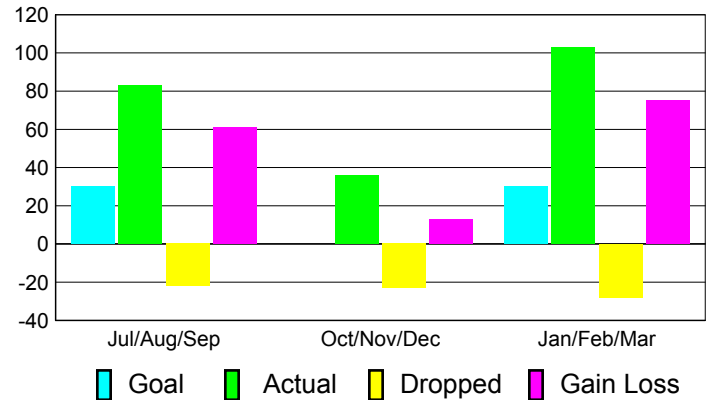

Club Results 2010-2011

Goal, New, Dropped, Gain/Loss

MEMBERSHIP

**Membership Results
2010-2011**

**Membership
2009-2010**

Month	Net Memb Goal	Actual New Memb	Actual Dropped Memb	Gain/Loss of Memb	Gain/Loss of Memb
Jul/Aug/Sep	30	83	-22	61	39
Oct/Nov/Dec	0	36	-23	13	29
Jan/Feb/Mar	30	103	-28	75	42
Totals	60	222	-73	149	110

Membership Results 2010-2011

Goal, New, Dropped, Gain/Loss

Comparison of Club Gain/Loss

Current Year Compared to the Previous Year

Comparison of Membership Gain/Loss

Current Year Compared to the Previous Year