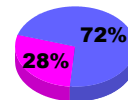

Membership Results 2010-2011

Goal, New, Dropped, Gain/Loss

Comparison of Club Gain/Loss

Current Year Compared to the Previous Year

Comparison of Membership Gain/Loss

Current Year Compared to the Previous Year

YTD Status Quo Clubs 2010-2011

Status Quo Clubs Compared to Status Quo Members

Gender Comparison 2010-2011

Jul/Aug/Sep

Oct/Nov/Dec

Jan/Feb/Mar

Male

Female