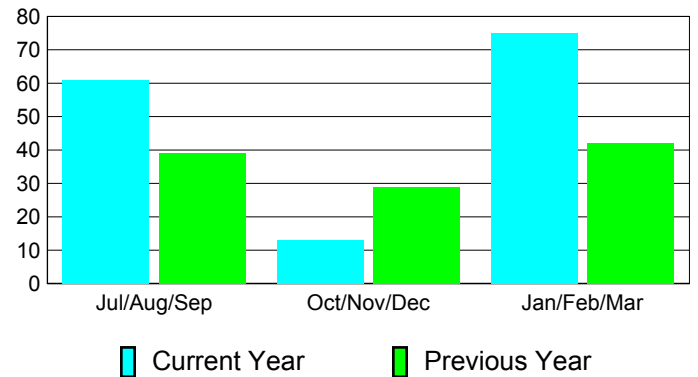

Club Results 2010-2011

Goal, New, Dropped, Gain/Loss

MEMBERSHIP

**Membership Results
2010-2011**

**Membership
2009-2010**

Month	Net Memb Goal	Actual New Memb	Actual Dropped Memb	Gain/Loss of Memb	Gain/Loss of Memb
Jul/Aug/Sep	30	83	-22	61	39
Oct/Nov/Dec	0	36	-23	13	29
Jan/Feb/Mar	30	103	-28	75	42
Totals	60	222	-73	149	110

Membership Results 2010-2011

Goal, New, Dropped, Gain/Loss

Comparison of Club Gain/Loss

Current Year Compared to the Previous Year

Comparison of Membership Gain/Loss

Current Year Compared to the Previous Year

YTD Status Quo Clubs 2010-2011

Status Quo Clubs Compared to Status Quo Members

Gender Comparison 2010-2011

Jul/Aug/Sep

Oct/Nov/Dec

Jan/Feb/Mar

Male

Female